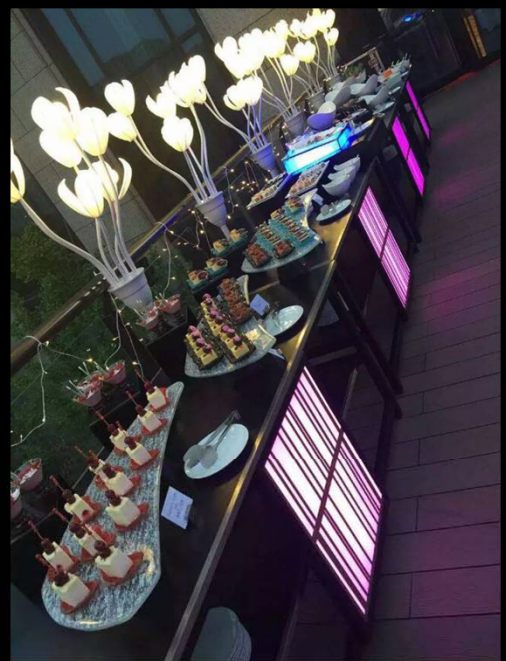

SIMPLICITY IS BEAUTY

Buffet Stations

Buffet Tables

Partition&Coffee Cabinet

Banquet furniture

Sheraton Grand Hotel, Dubai

The Address Dubai Mall

Dubai Hyatt Regence