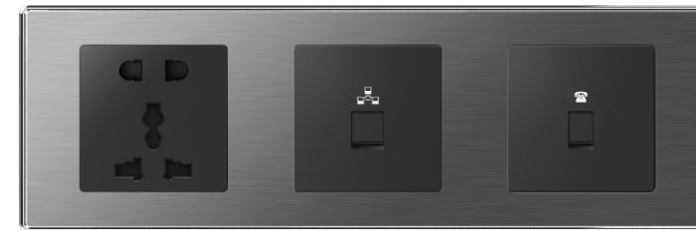

Triple gang