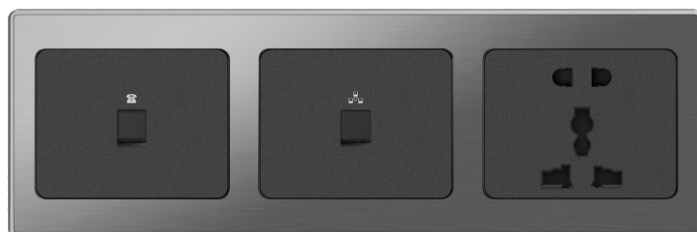

M1-3-TEL/DAT/PWR