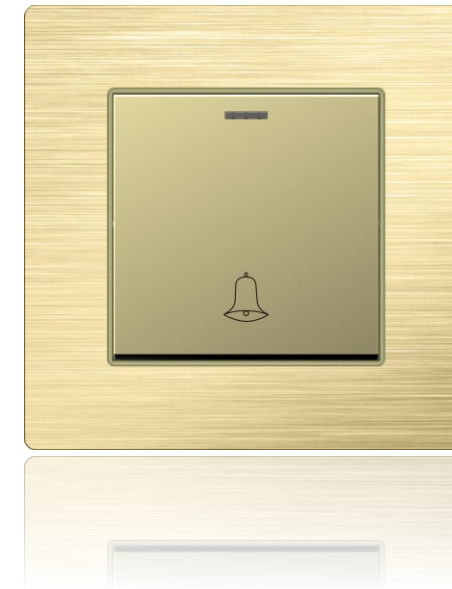

### Telecommunication Accessories

### Colour

DB-D-7

USB +5V Power Outlet Supporting 2A Charging current for smart phones and tablets

Embedded WIFI with three RJ45 outlets for Phone, IPTV, Minibar or electronic safe

Wall Panel with Speaker/Mic, Answer, Hold and SOS buttons to serve as bathroom telephone answering device and emergency call to Guest Service Center