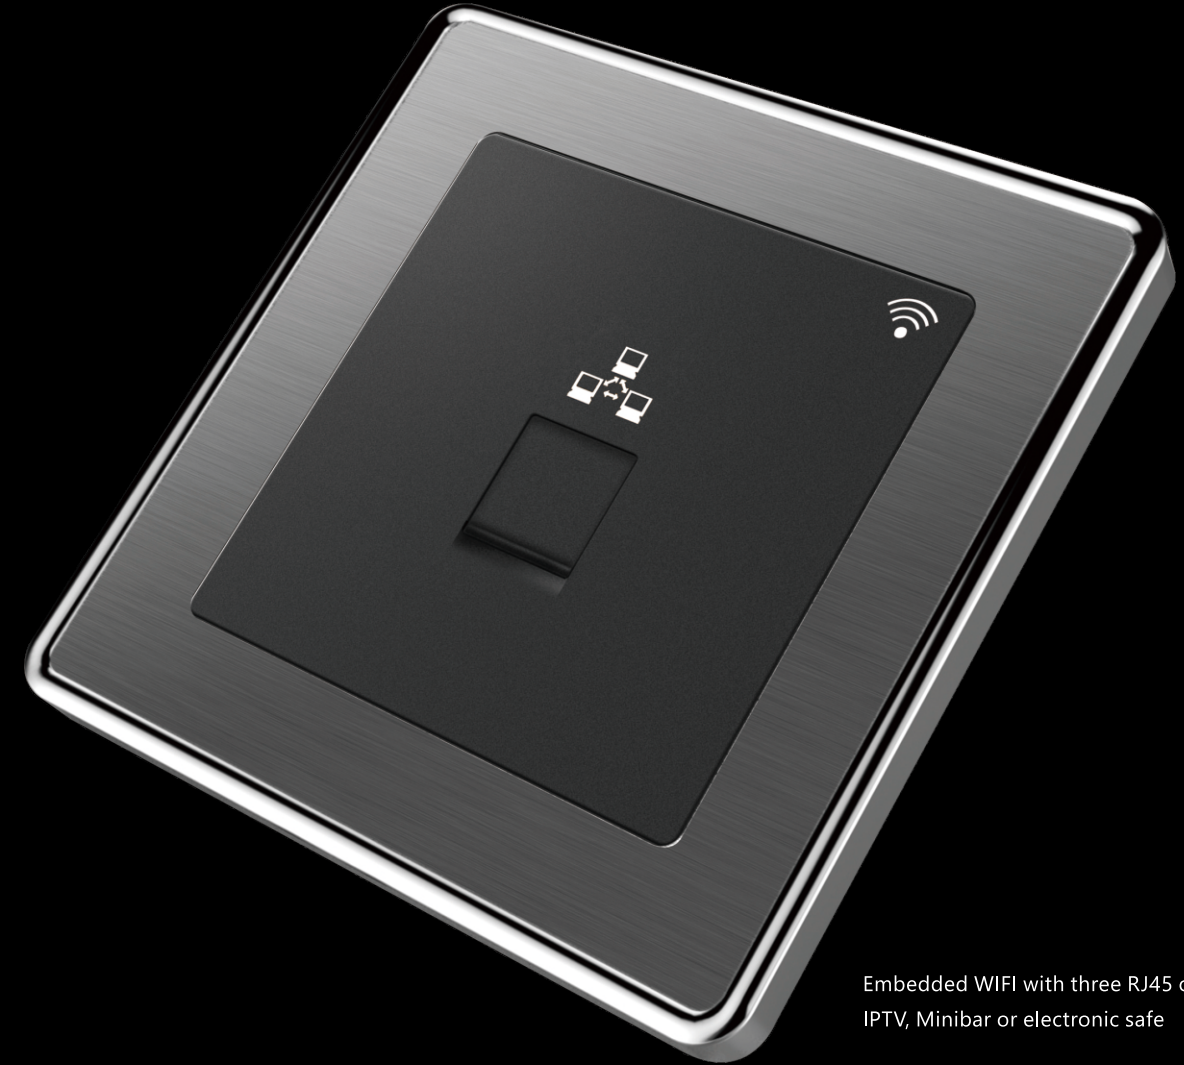

### Colour

DB-D-7

USB +5V Power Outlet Supporting 2A Charging current for smart phones and tablets

Embedded WIFI with three RJ45 outlets for Phone, IPTV, Minibar or electronic safe

Wall Panel with Speaker/Mic, Answer, Hold and SOS buttons to serve as bathroom telephone answering device and emergency call to Guest Service Center