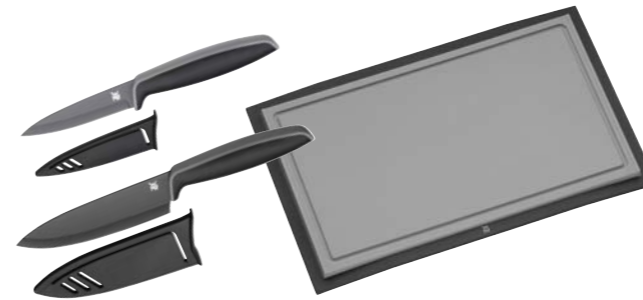

Touch Knife-Set 2-pcs., black

Order number
18.7908.6100

Touch Chopping board, Synthetic material, 32 x 20 cm

Order number
18.7950.6100

Order number
18.7996.1000

Order number
18.7997.1000

Order number
18.8686.9990