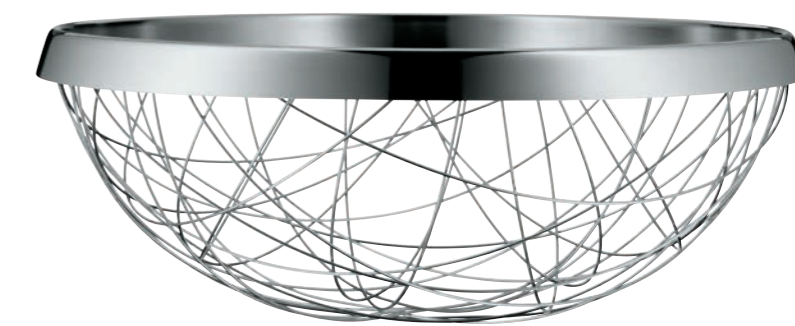

Basket LOUNGE LIVING CHAOS
Order number 06.6502.6040